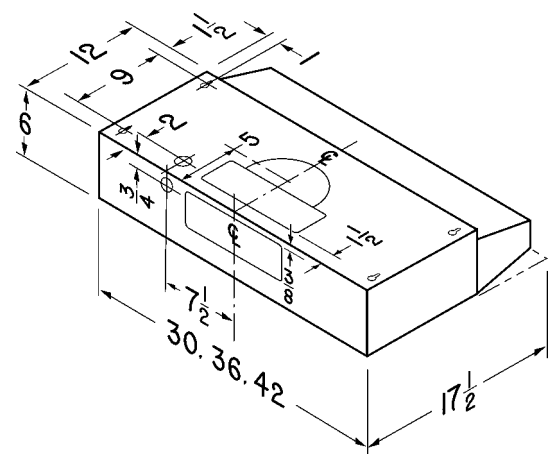

Range Hood Specifications

WIDTH	WHITE MONOCHROMATIC	BISQUE/BISCUIT MONOCHROMATIC	ALMOND MONOCHROMATIC	BLACK	STAINLESS STEEL	NON-DUCTED FILTER	7" ROUND DAMPER
30"	QT230WW	QT230BC	QT230AA	QT230BL	QT230SS	BPQTF	BP87
36"	QT236WW	QT236BC	QT236AA	QT236BL	QT236SS	BPQTF	BP87
42"	QT242WW	QT242BC	QT242AA	QT242BL	QT242SS	BPQTF	BP87

Options & Accessories